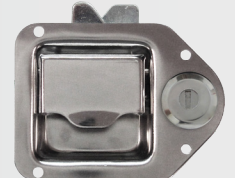

- Ford
- GMC
- Ram
- Toyota
- Lincoln
- Chevy
- Dodge
- Nissan
- Mercury
- Buick
- Chrysler
- Land Rover
- Cadillac
- Jeep

FOR SPECIFIC MODEL COMPATIBILITY AND OTHER INFO, VISIT **BOLTLOCK.COM**

J-Mount

Padlock

Toolbox Lock Retro Fit Kit

Coupler Pin Lock

1/2" & 5/8" Receiver Lock

Jeep Hood Lock

6' Cable Lock

Jeep Spare Tire Lock