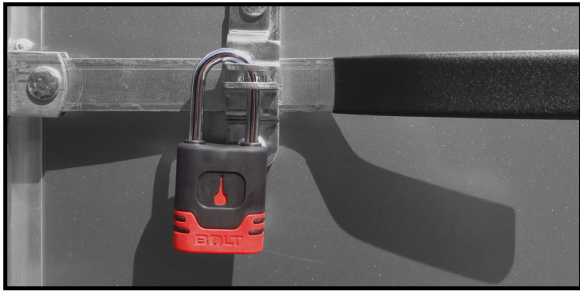

YOUR TRUCK

YOUR TRUCK KEY

OPENS ALL YOUR LOCKS

BOLT®

BREAKTHROUGH ONE-KEY LOCK TECHNOLOGY

BOLT SERIES GIVES YOU:

- The convenience of always having the right key
- Automotive-grade durability and corrosion resistance
- Made in North America
- Works with most:

- Ford
- GMC
- Ram
- Toyota
- Lincoln
- Chevy
- Dodge
- Nissan
- Mercury
- Buick
- Chrysler
- Land Rover
- Cadillac
- Jeep

FOR SPECIFIC MODEL COMPATIBILITY AND OTHER INFO, VISIT **BOLTLOCK.COM**

J-Mount