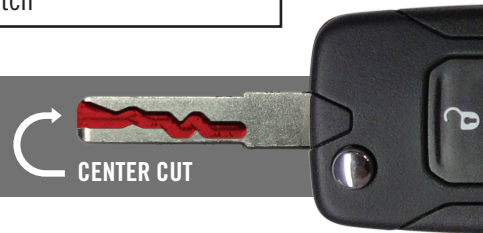

JEEP CENTER CUT APPLICATIONS

CENTER CUT

JEEP	Renegade	2015 - 2018
	Compass	2018 - 2023
	Cherokee	2023
	Grand Cherokee	2023
	Wrangler JL	2018 - 2023
	Gladiator	2020 - 2023
	Wagoneer	2023
	Grand Wagoneer	2023

FIAT	500	2011 - 2019
	500L	2013 - 2019
	500X	2016 - 2019
RAM	Promaster	2014 - 2023
	Promaster City	2014 - 2023

Part Number	BOLT Product
7032293	1/2" Receiver
7032290	5/8" Receiver
7032295	Cable Lock
7032299	Coupler Pin Lock

7040029	JL J-Mount
7032303	JL Hood Lock
7032301	JL Spare Tire Lock
7039055	Locking Recovery Hook
7032497	Trailer Coupler Lock
7032288	Padlock

View more applications at BOLTLOCK.com