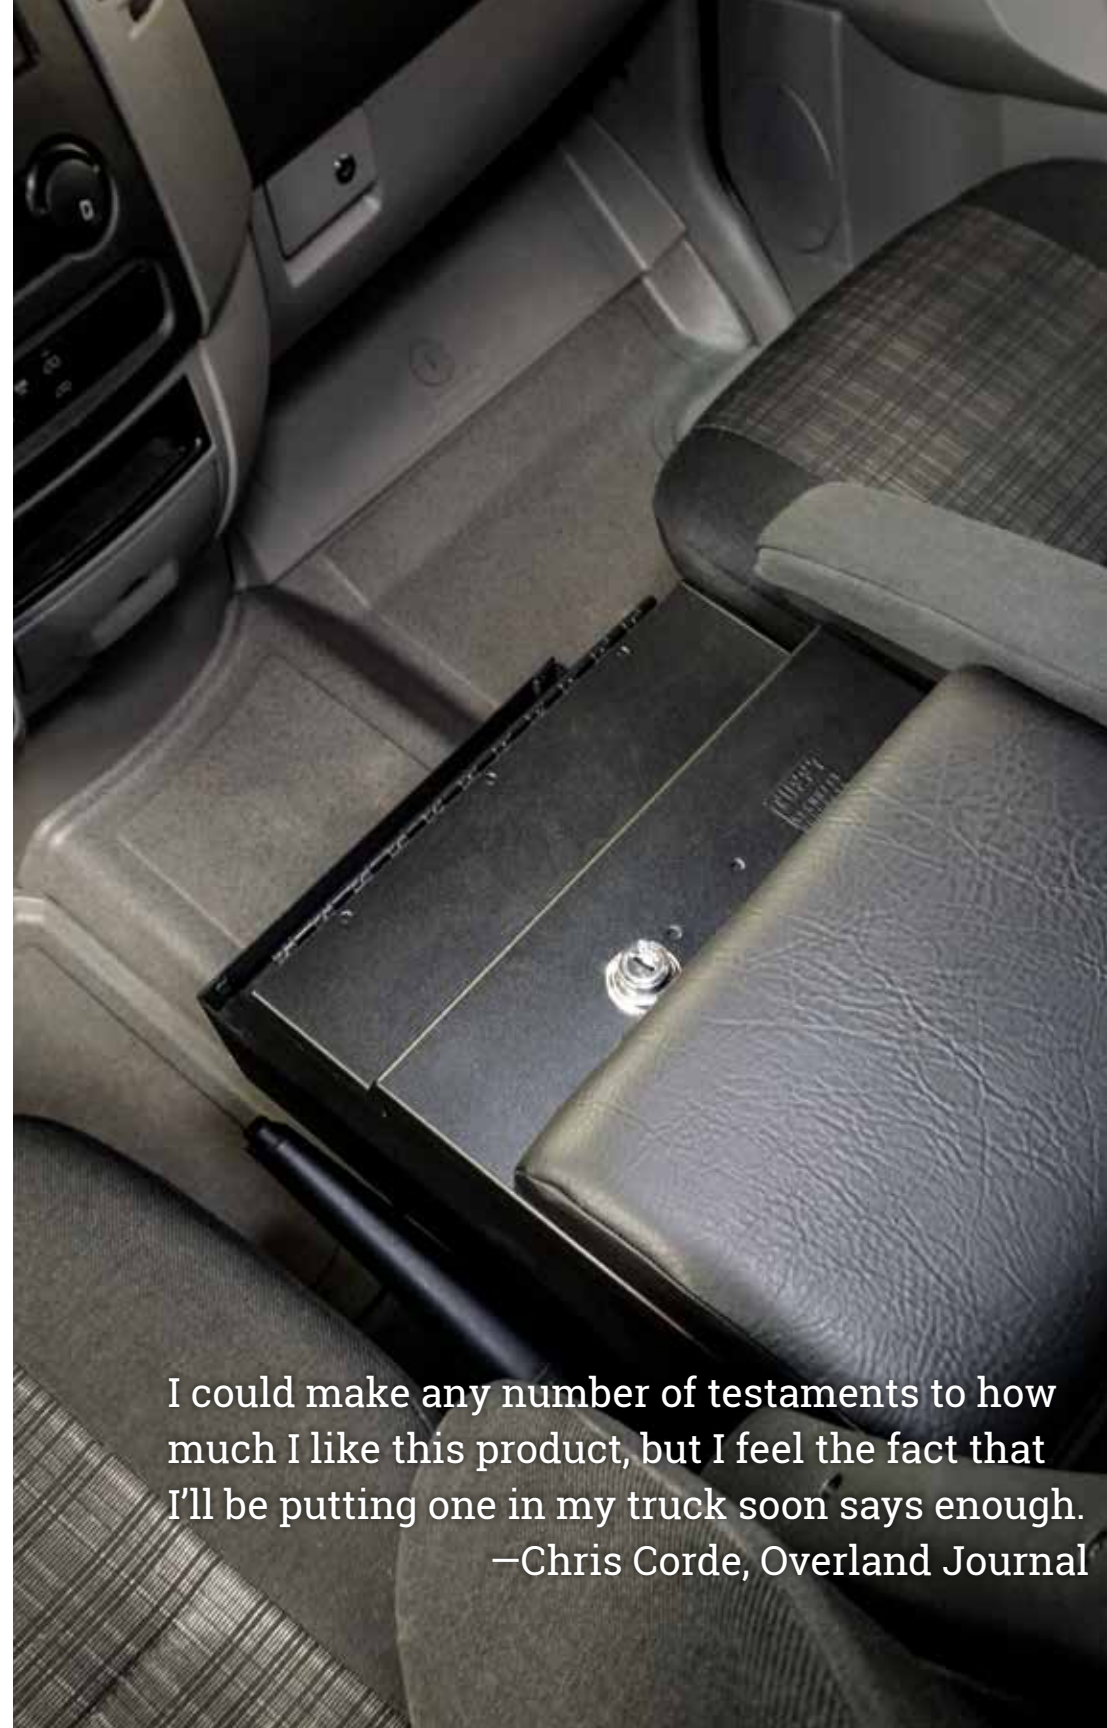

Series II

Tuffy's Series II consoles feature our patented pushbutton latch system and Pry-Guard II locking system providing security that holds. For safety and convenience, the lid latches closed without having to be locked.

Deluxe Stereo

Everything our Series II console offer with added space for a stereo or CB to be secured.

- ▣ **Pin-Lock hinges for added security**
- ▣ **Pick resistant double bitted keys**
- ▣ **Tab-Lock welded steel construction**

FULL CONSOLES						
MAKE	STYLE	MODEL	YEAR	TYPE	PART#	COLOR
Universal	Series II	Width - 6 1/2"	N/A	Full Replacement	023	01, 03, 04
	Deluxe	Width - 6 1/2"	N/A	Full Replacement	024	01, 03
	Series II	Width - 8"	N/A	Full Replacement	012	01, 03, 04
	Deluxe	Width - 8"	N/A	Full Replacement	013	01, 03, 04
	Series II	Width - 10"	N/A	Full Replacement	032	01
	Deluxe	Width - 10"	N/A	Full Replacement	033	01, 04
	Series II	Width - 12 1/2"	N/A	Full Replacement	016	01, 03
	Deluxe	Width - 12 1/2"	N/A	Full Replacement	017	01, 03
Jeep	Series II	Wrangler JK/JKU	11-18	Rear Half Replacement	274	01
	Series II	Wrangler JK/JKU	07-10	Full Replacement	157	08
	Series II	Wrangler TJ & LJ	97-06	Full Replacement	040	01, 03, 05, 08
	Series II	Wrangler TJ & LJ	97-06	Full Replacement w/Subwoofer	066	01, 03
	Deluxe Stereo	Wrangler TJ & LJ	97-06	Full Replacement	041	01
	Series II	Wrangler TJ & LJ	97-06	Rear Half Replacement	044	01, 03
	Series II	Wrangler TJ & LJ	97-06	Rear Half Replacement w/Subwoofer	055	01

I could make any number of testaments to how much I like this product, but I feel the fact that I'll be putting one in my truck soon says enough.
—Chris Corde, Overland Journal