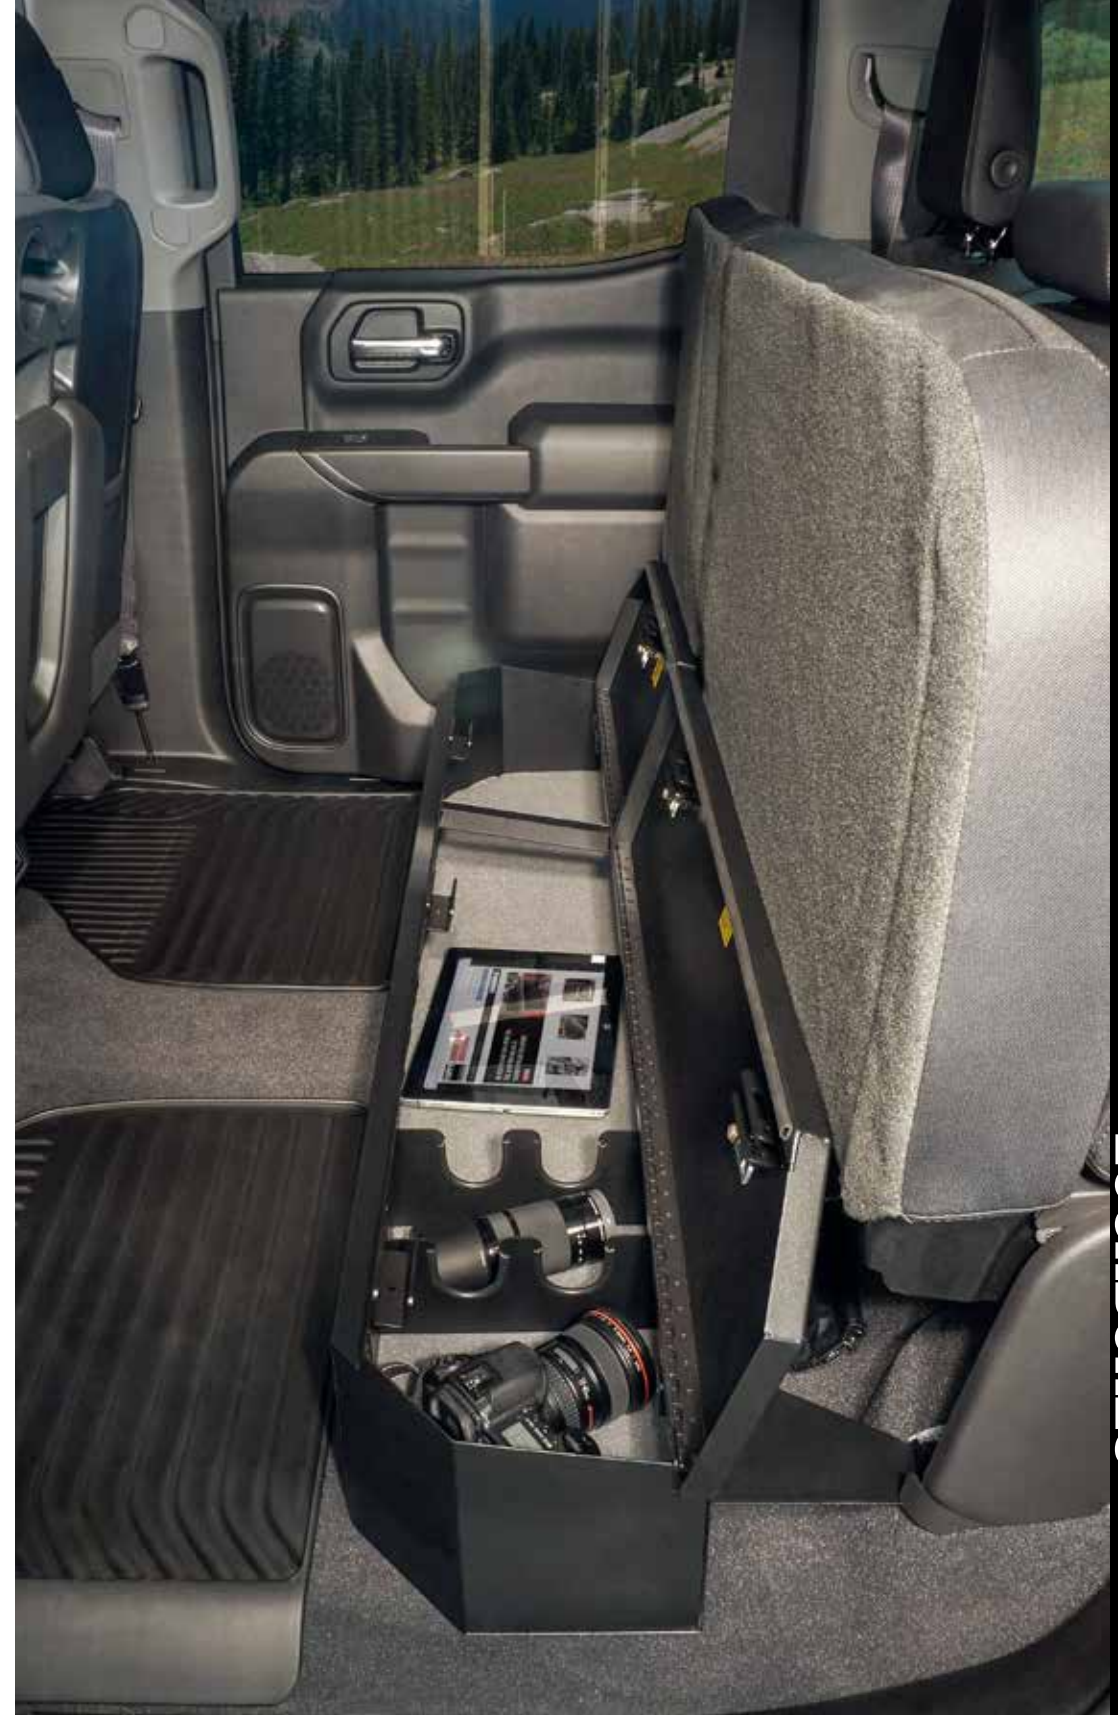

YEAR	MAKE	MODEL	FITMENT	MOUNTING	STYLE	PART#
19-Current	Chevrolet	Silverado 1500	Crew & Double Cab	Rear Seat	Full Length	352
14-Current		Colorado	Crew Cab	Rear Seat	Full Length	343
07-19		Silverado 2500 & 3500	Crew Cab	Rear Seat	Full Length	307
07-19		Silverado 2500 & 3500	Crew Cab	Rear Seat	2/3 Length	340
07-18		Silverado 1500	Crew Cab	Rear Seat	Full Length	307
07-18		Silverado 1500	Crew Cab	Rear Seat	2/3 Length	340
19-Current	GMC	Sierra 1500	Crew & Double Cab	Rear Seat	Full Length	352
14-Current		Canyon	Crew Cab	Rear Seat	Full Length	343
07-19		Sierra 2500 & 3500	Crew Cab	Rear Seat	Full Length	307
07-19		Sierra 2500 & 3500	Crew Cab	Rear Seat	2/3 Length	340
07-18		Sierra 1500	Crew Cab	Rear Seat	Full Length	307
07-18		Sierra 1500	Crew Cab	Rear Seat	2/3 Length	340
17-Current	Ford	SuperDuty	SuperCrew	Rear Seat	Full Length	316
17-Current		SuperDuty	SuperCrew	Rear Seat	2/3 Length	344
17-Current		SuperDuty	SuperCab	Rear Seat	Full Length	319
15-Current		F150	SuperCrew	Rear Seat	Full Length	316
15-Current		F150	SuperCrew	Rear Seat	2/3 Length	344
15-Current		F150	SuperCab	Rear Seat	Full Length	319
03-16		SuperDuty	SuperCrew	Rear Seat	Full Length	309
09-14		F150	SuperCrew	Rear Seat	Full Length	283
09-14		F150	SuperCrew	Rear Seat	2/3 Length	287
09-14		F150	SuperCab	Rear Seat	2/3 Length	285
19-Current	RAM	Trucks	Crew Cab	Rear Seat	Full Length	353
19-Current		Trucks	Crew Cab	In-Floor		357
09-18		Trucks	Crew & Quad Cab	Rear Seat - Driver Side		312
09-18		Trucks	Crew & Quad Cab	In-Floor		311
07-Current	Toyota	Tundra	Double Cab	Rear Seat	Full Length	313
05-Current		Tacoma	Double Cab	Rear Seat - Driver Side		331
18-Current	Jeep	Wrangler Unlimited JL		Cargo Area - In Floor		
07-18		Wrangler & Wrangler Unlimited JK		Cargo Area - In Floor		143

LOCKBOXES