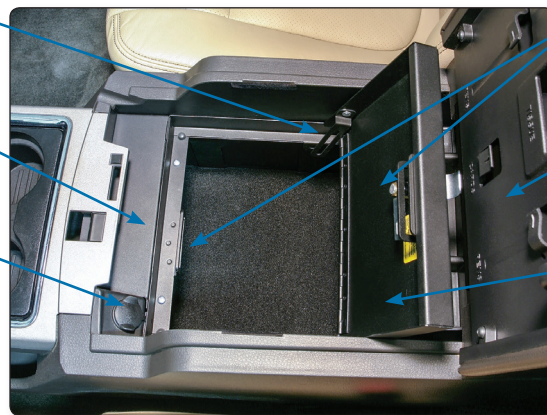

This 16 gauge steel console insert provides style, security and convenience. While maintaining the refined curves of the OEM console, the Tuffy console insert transforms your OEM console into a heavy-duty lockable storage area utilizing Tuffy's Pry-Guard locking system with 10 tumbler double bitted security key to help protect valuables from thieves.

The Tuffy console insert provides access to optional OEM power outlets in the console. The innovative design utilizes an exclusive lid support feature that keeps the lid open while accessing contents.

Tuffy exclusive lid support feature that keeps the lid open while accessing contents.

Includes external integrated accessory tray to keep convenience items within easy reach.

Provides cord access to optional OEM 12v power outlets from the console.

Quick and easy install, no drilling.

Featuring Pry-Guard locking system with 1/8" thick welded steel components. Exclusive 10 tumbler double bitted lock with built in weather seals.

Maintains full use of the factory accessory rubber insert, armrest and lid.