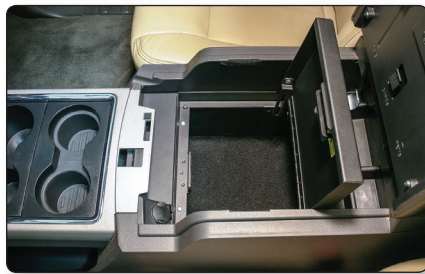

SERIOUS THEFT PROTECTION

FORD F250, F350, F450 SECURITY CONSOLE INSERT

Continuing the Tuffy legacy of designing and manufacturing the finest console inserts in the industry since 1997, Tuffy is proud to introduce our new security console insert for the Ford Super Duty 2011-2016 with a flow-through center console.

This 16 gauge steel console insert provides style, security and convenience. While maintaining the refined curves of the OEM console, the Tuffy console insert transforms your OEM console into a heavy-duty lockable storage area utilizing Tuffy's Pry-Guard locking system with 10 tumbler double bitted security key to help protect valuables from thieves.

The Tuffy console insert provides access to optional OEM power outlets in the console. The innovative design utilizes an exclusive lid support feature that keeps the lid open while accessing contents.

Tuffy exclusive lid support feature that keeps the lid open while accessing contents.

Includes external integrated accessory tray to keep convenience items within easy reach.

Provides cord access to optional OEM 12v power outlets from the console.